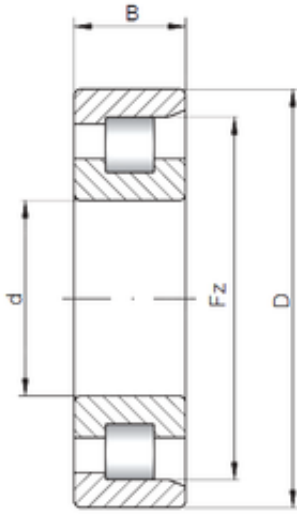

NACHI BEARING INDIA PRIVATE LTD.

NF28/1000 Single row cylindrical roller bearings

Bearing No. NF28/1000

Size	1000x1220x128 mm
Bore Diameter	1000 mm
Outer Diameter	1220 mm
Width	128 mm
d	1000 mm
D	1220 mm
B	128 mm
C	128 mm

NF28/1000 Bearing 2D drawings and 3D CAD models