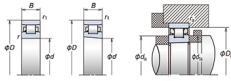

## N336M Single row cylindrical roller bearings

Bearing No. N336M

N336M Bearing 2D drawings and 3D CAD models

hidYobi	N336M
LangID	1
D_	380
C	905
B_	75
hidTable	ecat_NSCLDR
Oil rpm	1800
Ew	328
rb	3
mass	42.6
GRS rpm	1500
ra	3
TSR rpm	1700
D_b max	364
C0	1150
DE_	328
Prod_Type3	CRB_SR_N
d	180
da	196
DA_	48
Z_	15
yobi	N336M
C_conv	905000
ALPHA_	0
SDM_	280
r	4