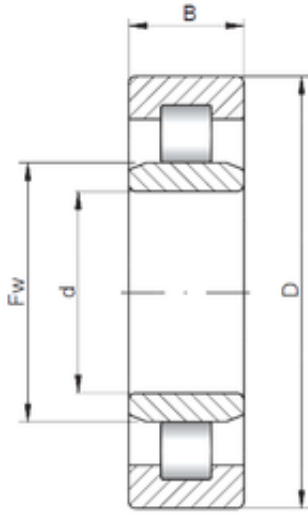

## NU18/1320 Single row cylindrical roller bearings

Bearing No. NU18/1320

Size	1320x1600x122 mm
Bore Diameter	1320 mm
Outer Diameter	1600 mm
Width	122 mm
d	1320 mm
D	1600 mm
B	122 mm
C	122 mm

NU18/1320 Bearing 2D drawings and 3D CAD models