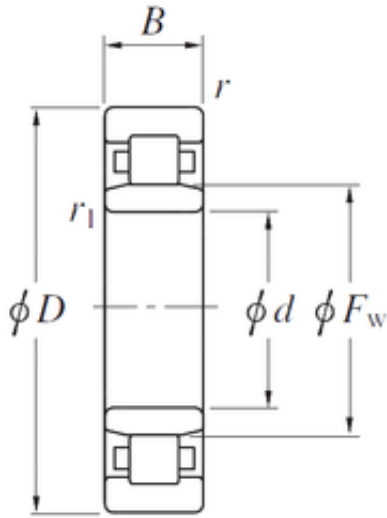

NACHI BEARING INDIA PRIVATE LTD.

NU29/500 Single row cylindrical roller bearings

Bearing No. NU29/500

Bore Diameter	500 mm
Outer Diameter	670 mm
d	500 mm
Fw	546 mm
D	670 mm
Ew	626 mm
B	100 mm
C	100 mm
r min.	5 mm
r1 min.	5 mm
Weight	101 Kg
Basic dynamic load rating (C)	1940 kN

NU29/500 Bearing 2D drawings and 3D CAD models