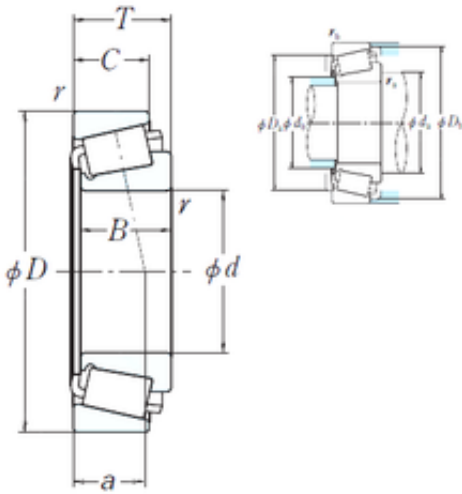

## 67388/67320 Single row bearings inch

Bearing No. 67388/67320

67388/67320 Bearing 2D drawings and 3D CAD models

Size	127x203.2x46.038 mm
Bore Diameter	127 mm
Outer Diameter	203,2 mm
Width	46,038 mm
d	127 mm
D	203,2 mm
T	46,038 mm
B	46,038 mm
C	38,1 mm
R	3,5 mm
r	3,3 mm
a	39,7 mm
Da	183 mm
db	139 mm
da	150 mm
Db	195 mm
Weight	5,8 Kg
Basic dynamic load rating (C)	315 kN
Basic static load rating (C0)	560 kN
Calculation factor (e)	0,34
Calculation factor (Y0)	0,96