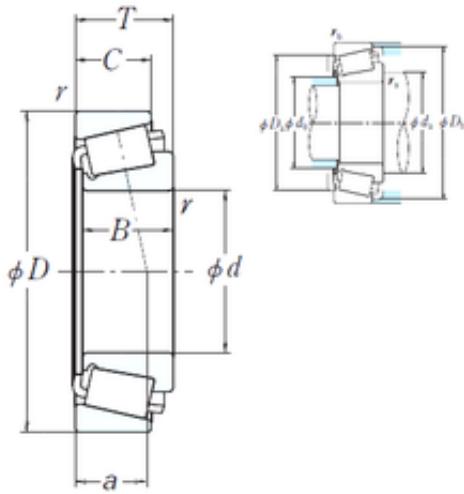

NACHI BEARING INDIA PRIVATE LTD.

EE126097/126150 Single row bearings inch

Bearing No. EE126097/126150

EE126097/126150 Bearing 2D drawings and 3D CAD models

Size	244.475x381x79.375 mm
Bore Diameter	244,475 mm
Outer Diameter	381 mm
Width	79,375 mm
d	244,475 mm
D	381 mm
T	79,375 mm
B	76,2 mm
C	57,15 mm
R	6,4 mm
r	4,8 mm
a	87,5 mm
Da	344 mm
db	261 mm
da	286 mm
Db	367 mm
Weight	30,7 Kg
Basic dynamic load rating (C)	820 kN
Basic static load rating (C0)	1540 kN
Calculation factor (e)	0,52
Calculation factor (Y0)	0,64