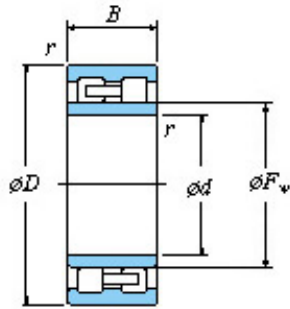

NACHI BEARING INDIA PRIVATE LTD.

■ Mounting dimensions

NNU49/750 Bearing 2D drawings and 3D CAD models

NNU49/750 Double row cylindrical roller bearings

Bearing No. NNU49/750

Bearing No.	NNU49/750
d	750
D	1000
B	250
r(min)	6
Cr	-
C0r	13800
Cu	-
Grease lub.	260
Oil lub.	320
Fw	816
Ew	-
da(min)	774
da(max)	810
db(min)	824
Da(max)	976
Da(min)	-
ra(max)	5
(Refer.) Mass(kg)	539