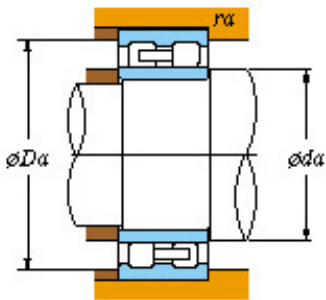

NACHI BEARING INDIA PRIVATE LTD.

■ Mounting dimensions

NNU49/750 Bearing 2D drawings and 3D CAD models

NNU49/750 Double row cylindrical roller bearings

Bearing No. NNU49/750

Bearing No.	NNU49/750
d	750
D	1000
B	250
r(min)	6
Cr	-
C0r	13800
Cu	-
Grease lub.	260
Oil lub.	320
Fw	816
Ew	-
da(min)	774
da(max)	810
db(min)	824
Da(max)	976
Da(min)	-
ra(max)	5
(Refer.) Mass(kg)	539