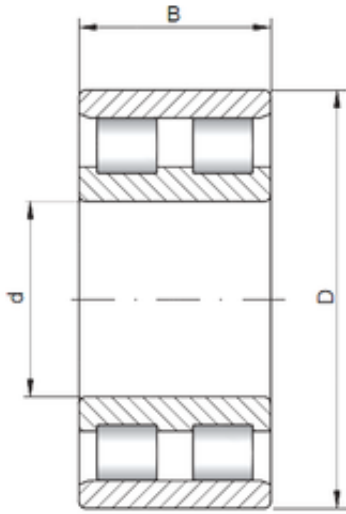

NACHI BEARING INDIA PRIVATE LTD.

NN3124 Double row cylindrical roller bearings

Bearing No. NN3124

Size	120x200x62 mm
Bore Diameter	120 mm
Outer Diameter	200 mm
Width	62 mm
d	120 mm
D	200 mm
B	62 mm
C	62 mm

NN3124 Bearing 2D drawings and 3D CAD models