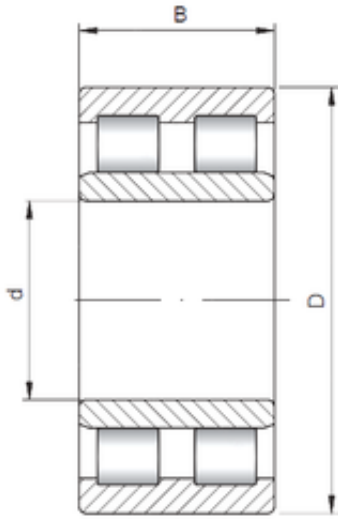

NACHI BEARING INDIA PRIVATE LTD.

NNU4932 Double row cylindrical roller bearings

Bearing No. NNU4932

Size	160x220x60 mm
Bore Diameter	160 mm
Outer Diameter	220 mm
Width	60 mm
d	160 mm
D	220 mm
B	60 mm
C	60 mm
Basic dynamic load rating (C)	355 kN
Basic static load rating (C0)	740 kN
(Grease) Lubrication Speed	2600 r/min

NNU4932 Bearing 2D drawings and 3D CAD models