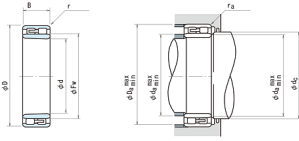

NACHI BEARING INDIA PRIVATE LTD.

NNU4924K Double row cylindrical roller bearings

Bearing No. NNU4924K

NNU4924K Bearing 2D drawings and 3D CAD models

hidYobi	NNU4924K
LangID	1
D_	165
C	183
B_	45
da min	126.5
hidTable	ecat_NSCLDRD
Oil rpm	4000
da max	133
mass	2.85
GRS rpm	3200
ra max	1
C0	360
DE_	153.5
Prod_Type3	CRB_SR_NNU_TB
d	120
DA_	10
Z_	34
d1a min	128
D_a max	158.5
yobi	NNU4924K
Fw	133.5
ALPHA_	0
SDM_	143.5
r	1.1