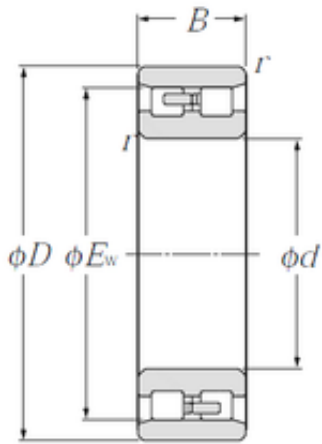

NACHI BEARING INDIA PRIVATE LTD.

NN4956 Double row cylindrical roller bearings

Bearing No. NN4956

Size	280x356x100 mm
Bore Diameter	280 mm
Outer Diameter	356 mm
Width	100 mm
d	280 mm
D	380 mm
Ew	356 mm
B	100 mm
C	100 mm
r min.	2,1 mm
Weight	30,2 Kg
Basic dynamic load rating (C)	925 kN
Basic static load rating (C0)	2 200 kN
(Grease) Lubrication Speed	1 400 r/min

NN4956 Bearing 2D drawings and 3D CAD models