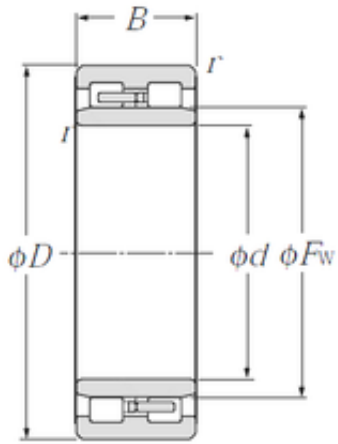

NACHI BEARING INDIA PRIVATE LTD.

NNU4968 Double row cylindrical roller bearings

Bearing No. NNU4968

| | |
|-------------------------------|----------------|
| Size | 340x460x118 mm |
| Bore Diameter | 340 mm |
| Outer Diameter | 460 mm |
| Width | 118 mm |
| d | 340 mm |
| Fw | 379 mm |
| D | 460 mm |
| B | 118 mm |
| C | 118 mm |
| r min. | 3 mm |
| Weight | 54,2 Kg |
| Basic dynamic load rating (C) | 1 270 kN |
| Basic static load rating (C0) | 3 150 kN |
| (Grease) Lubrication Speed | 1 100 r/min |

NNU4968 Bearing 2D drawings and 3D CAD models